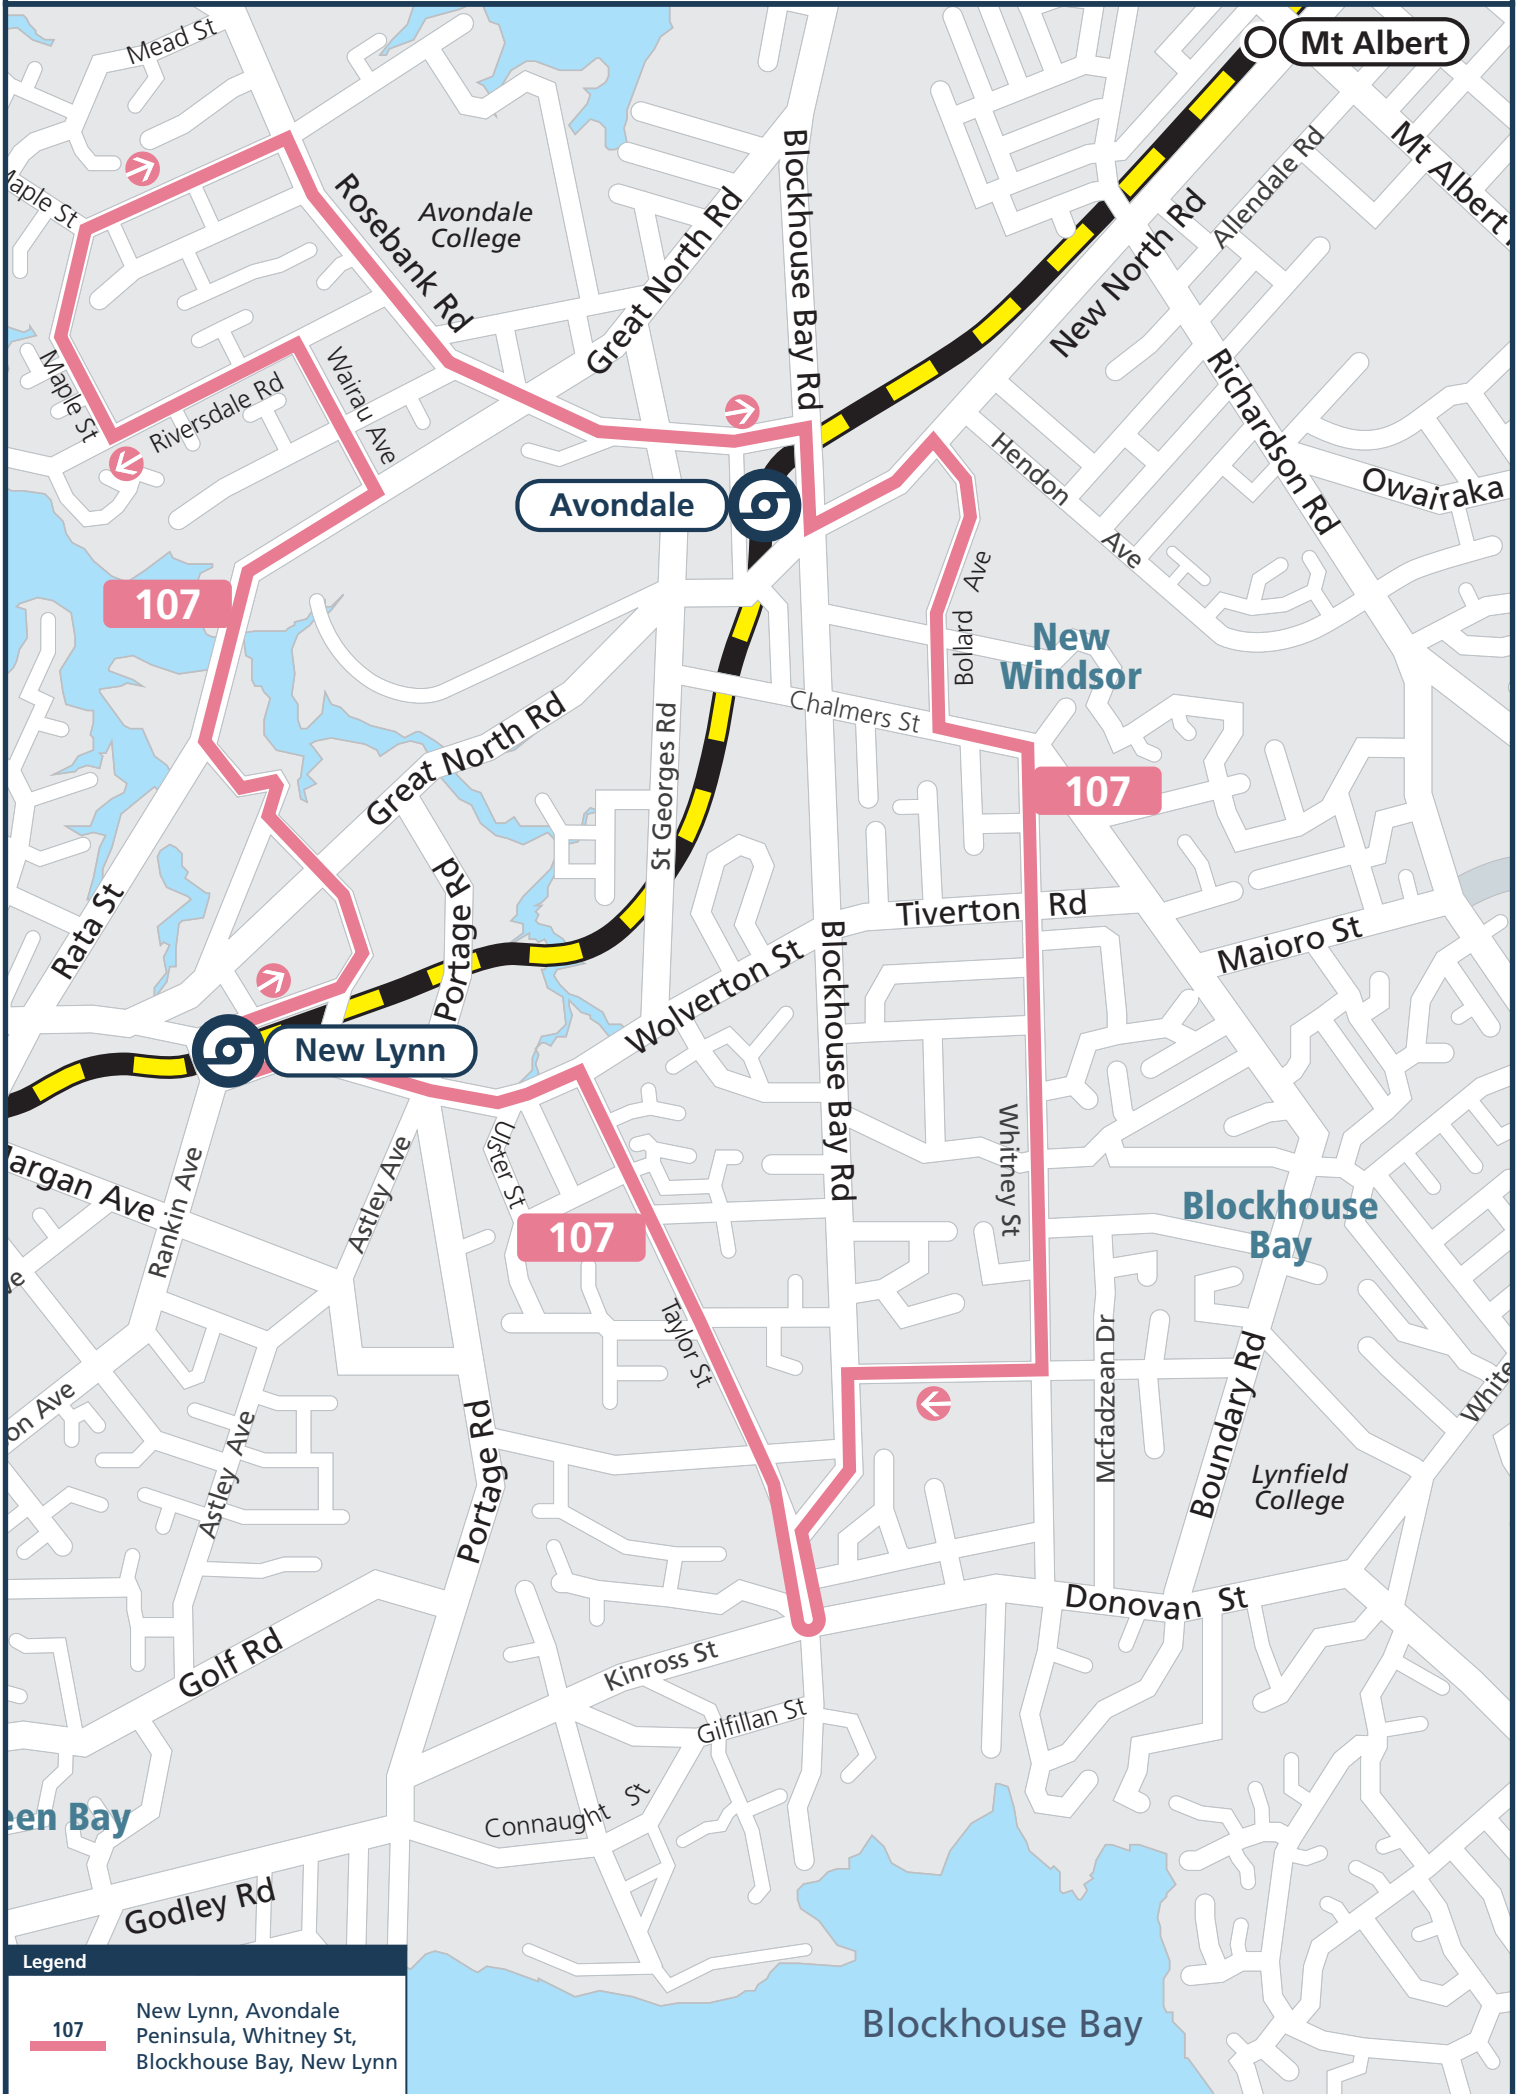

ROUTE 107 – AVONDALE LOOP

Legend	
	New Lynn, Avondale Peninsula, Whitney St, Blockhouse Bay, New Lynn