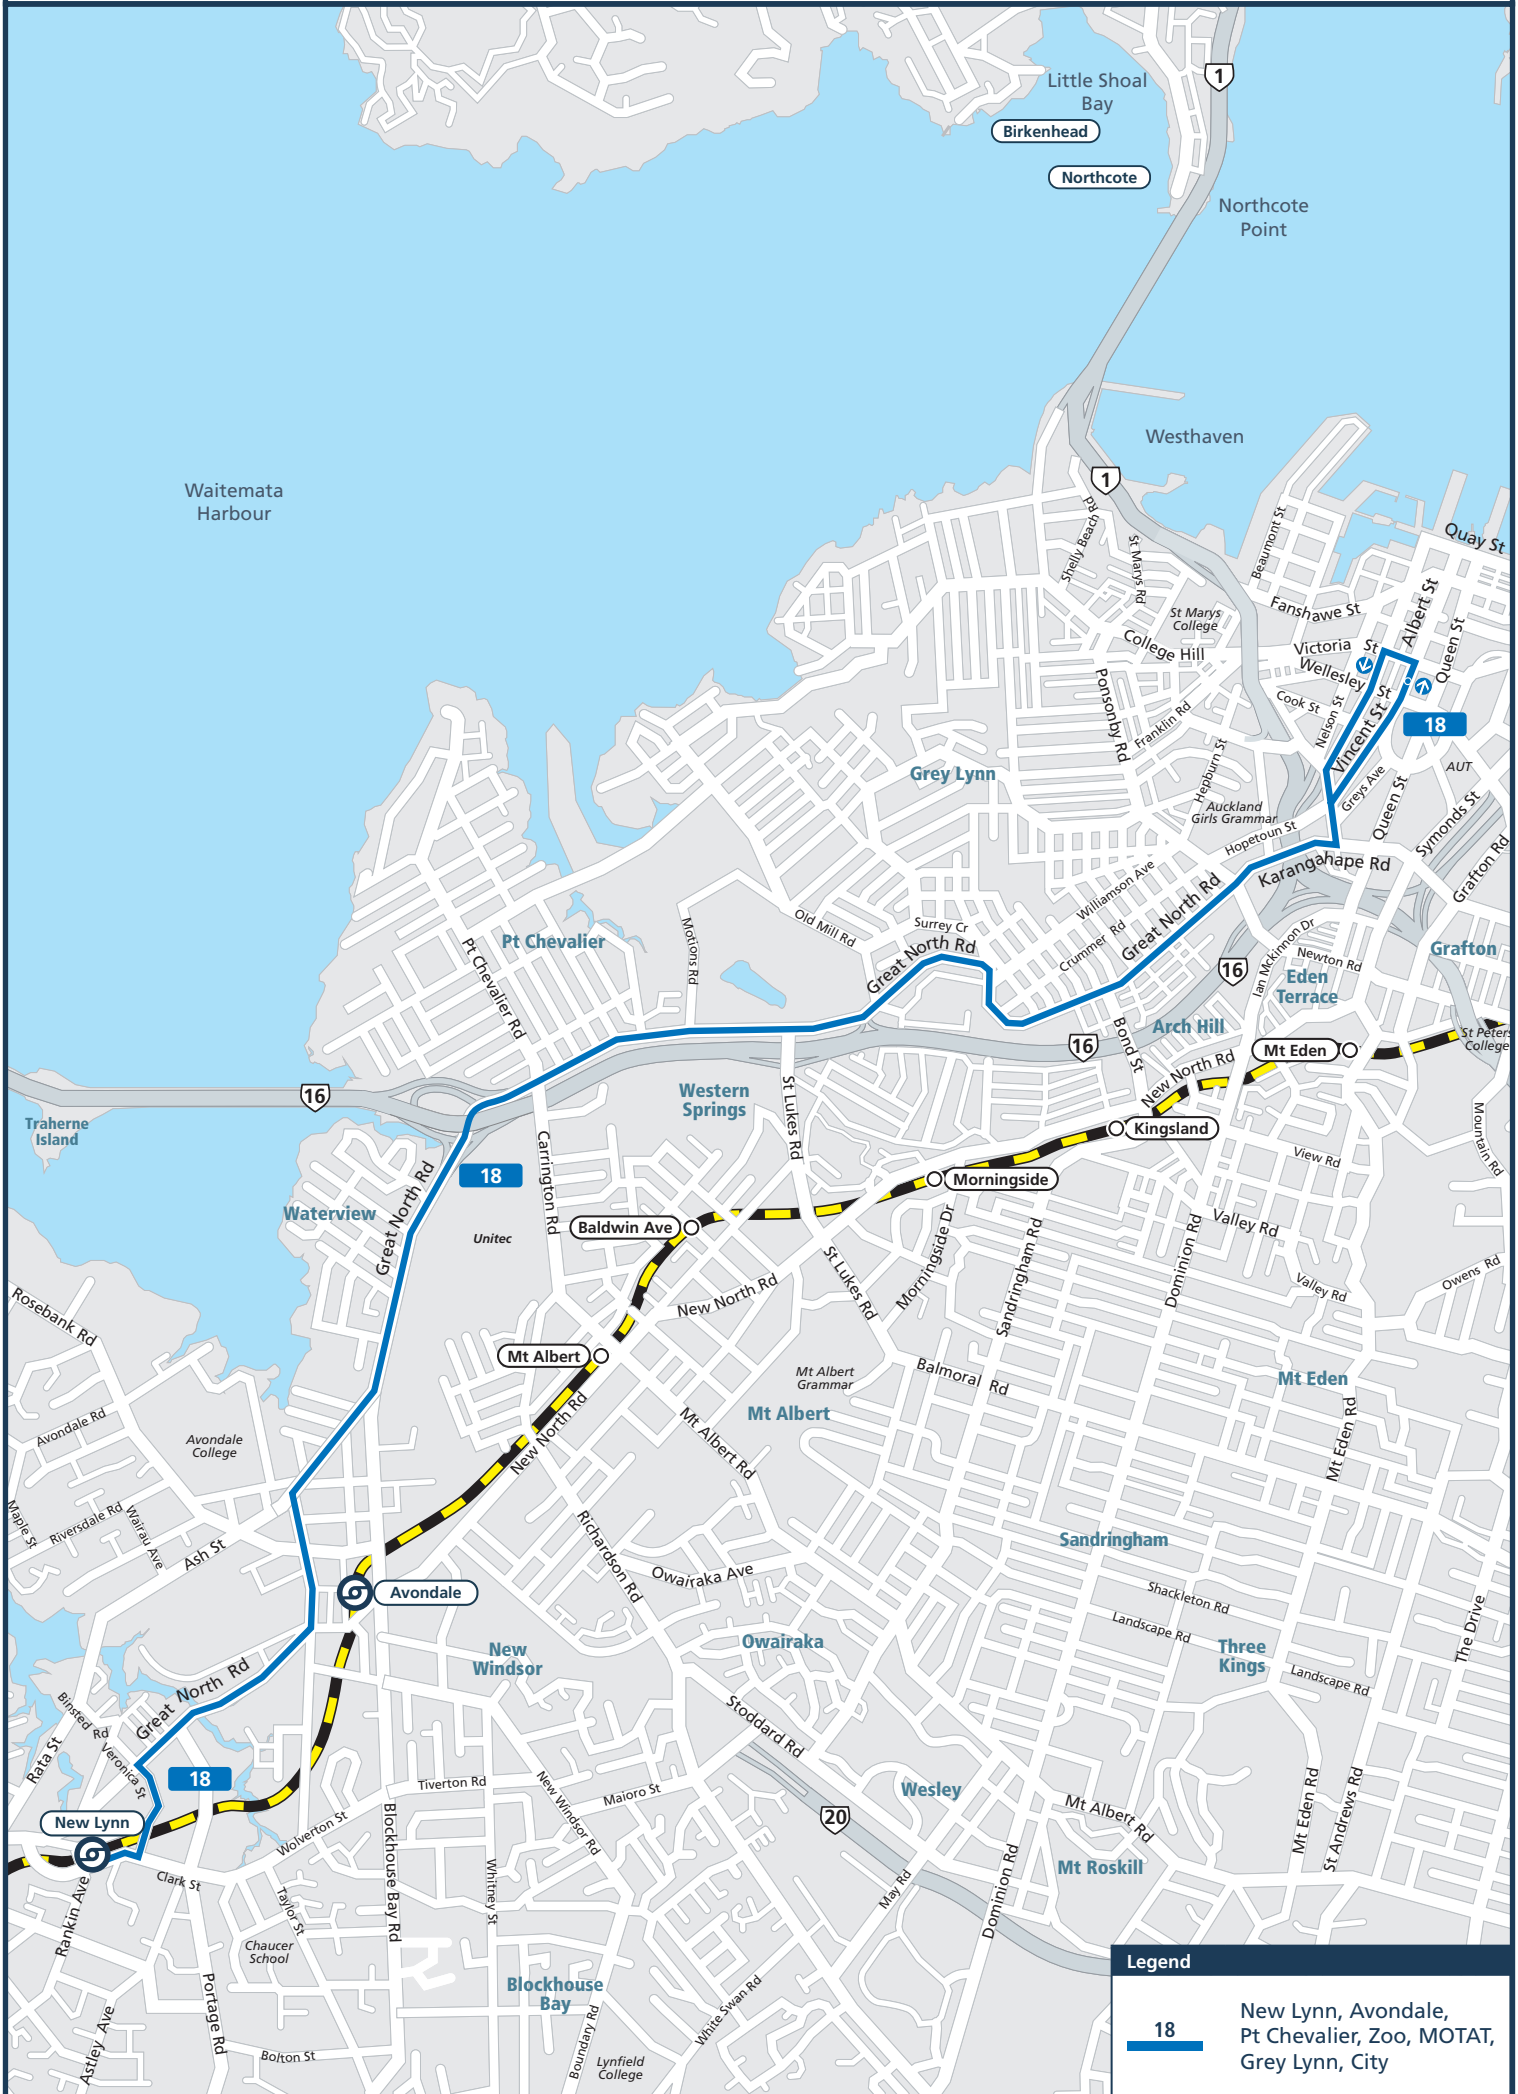

ROUTE 18 - NEW LYNN TO CITY CENTRE VIA GREAT NORTH RD

Legend

18

New Lynn, Avondale, Pt Chevalier, Zoo, MOTAT, Grey Lynn, City