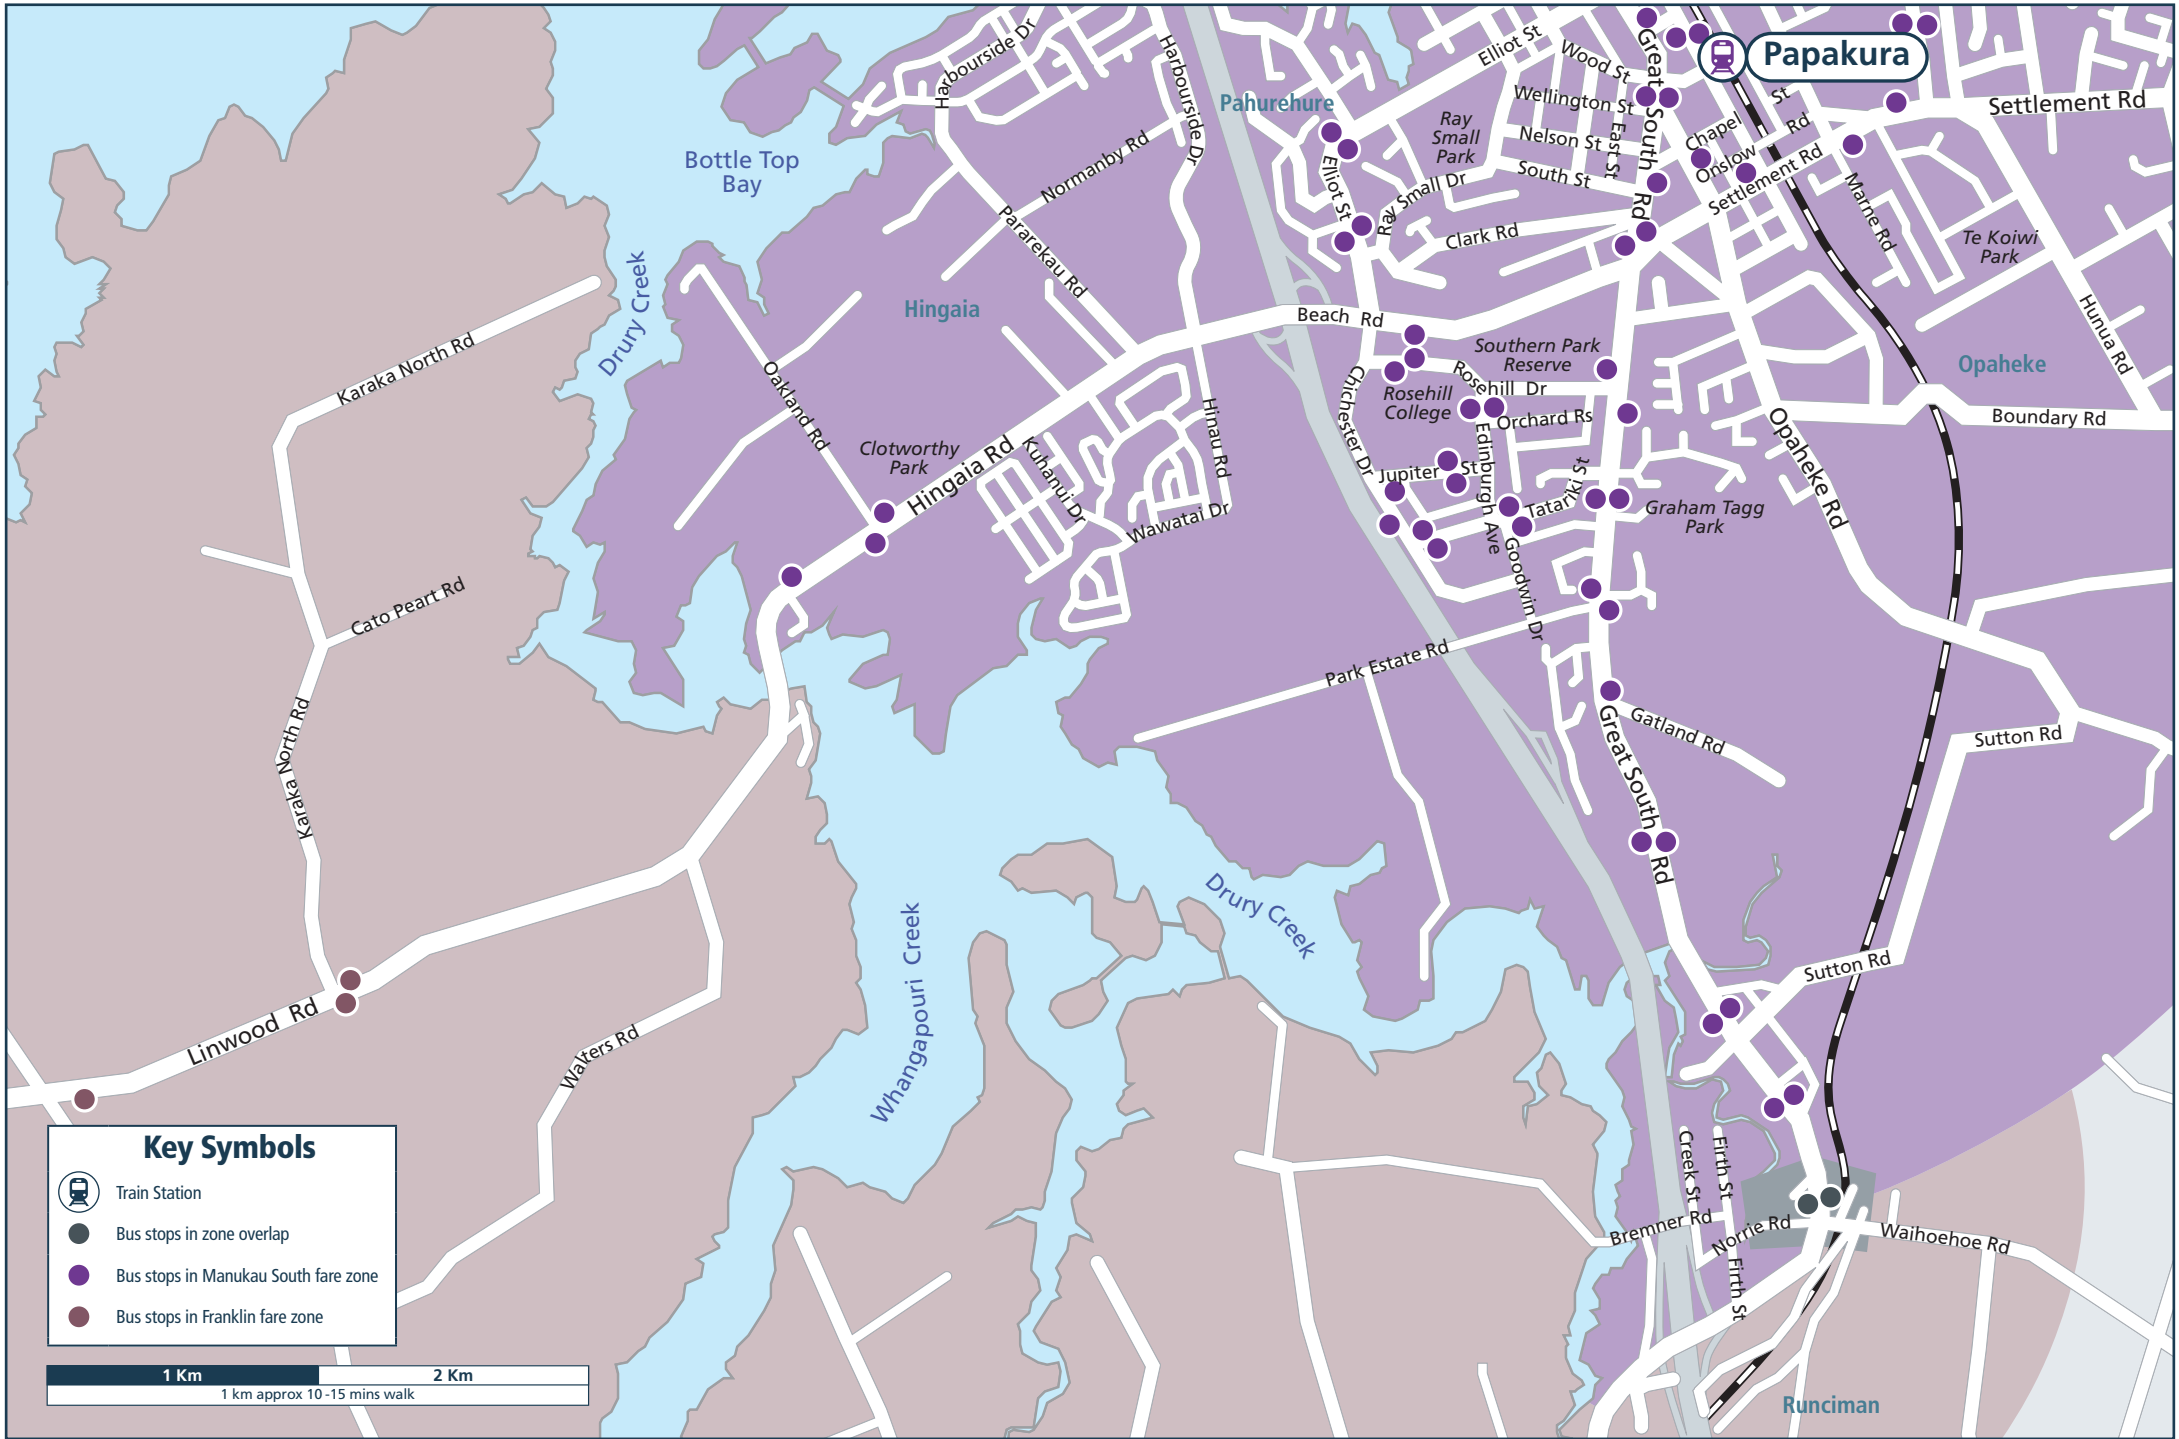

Franklin/Manukau South Zone Boundary

Key Symbols

-  Train Station
-  Bus stops in zone overlap
-  Bus stops in Manukau South fare zone
-  Bus stops in Franklin fare zone

Runciman