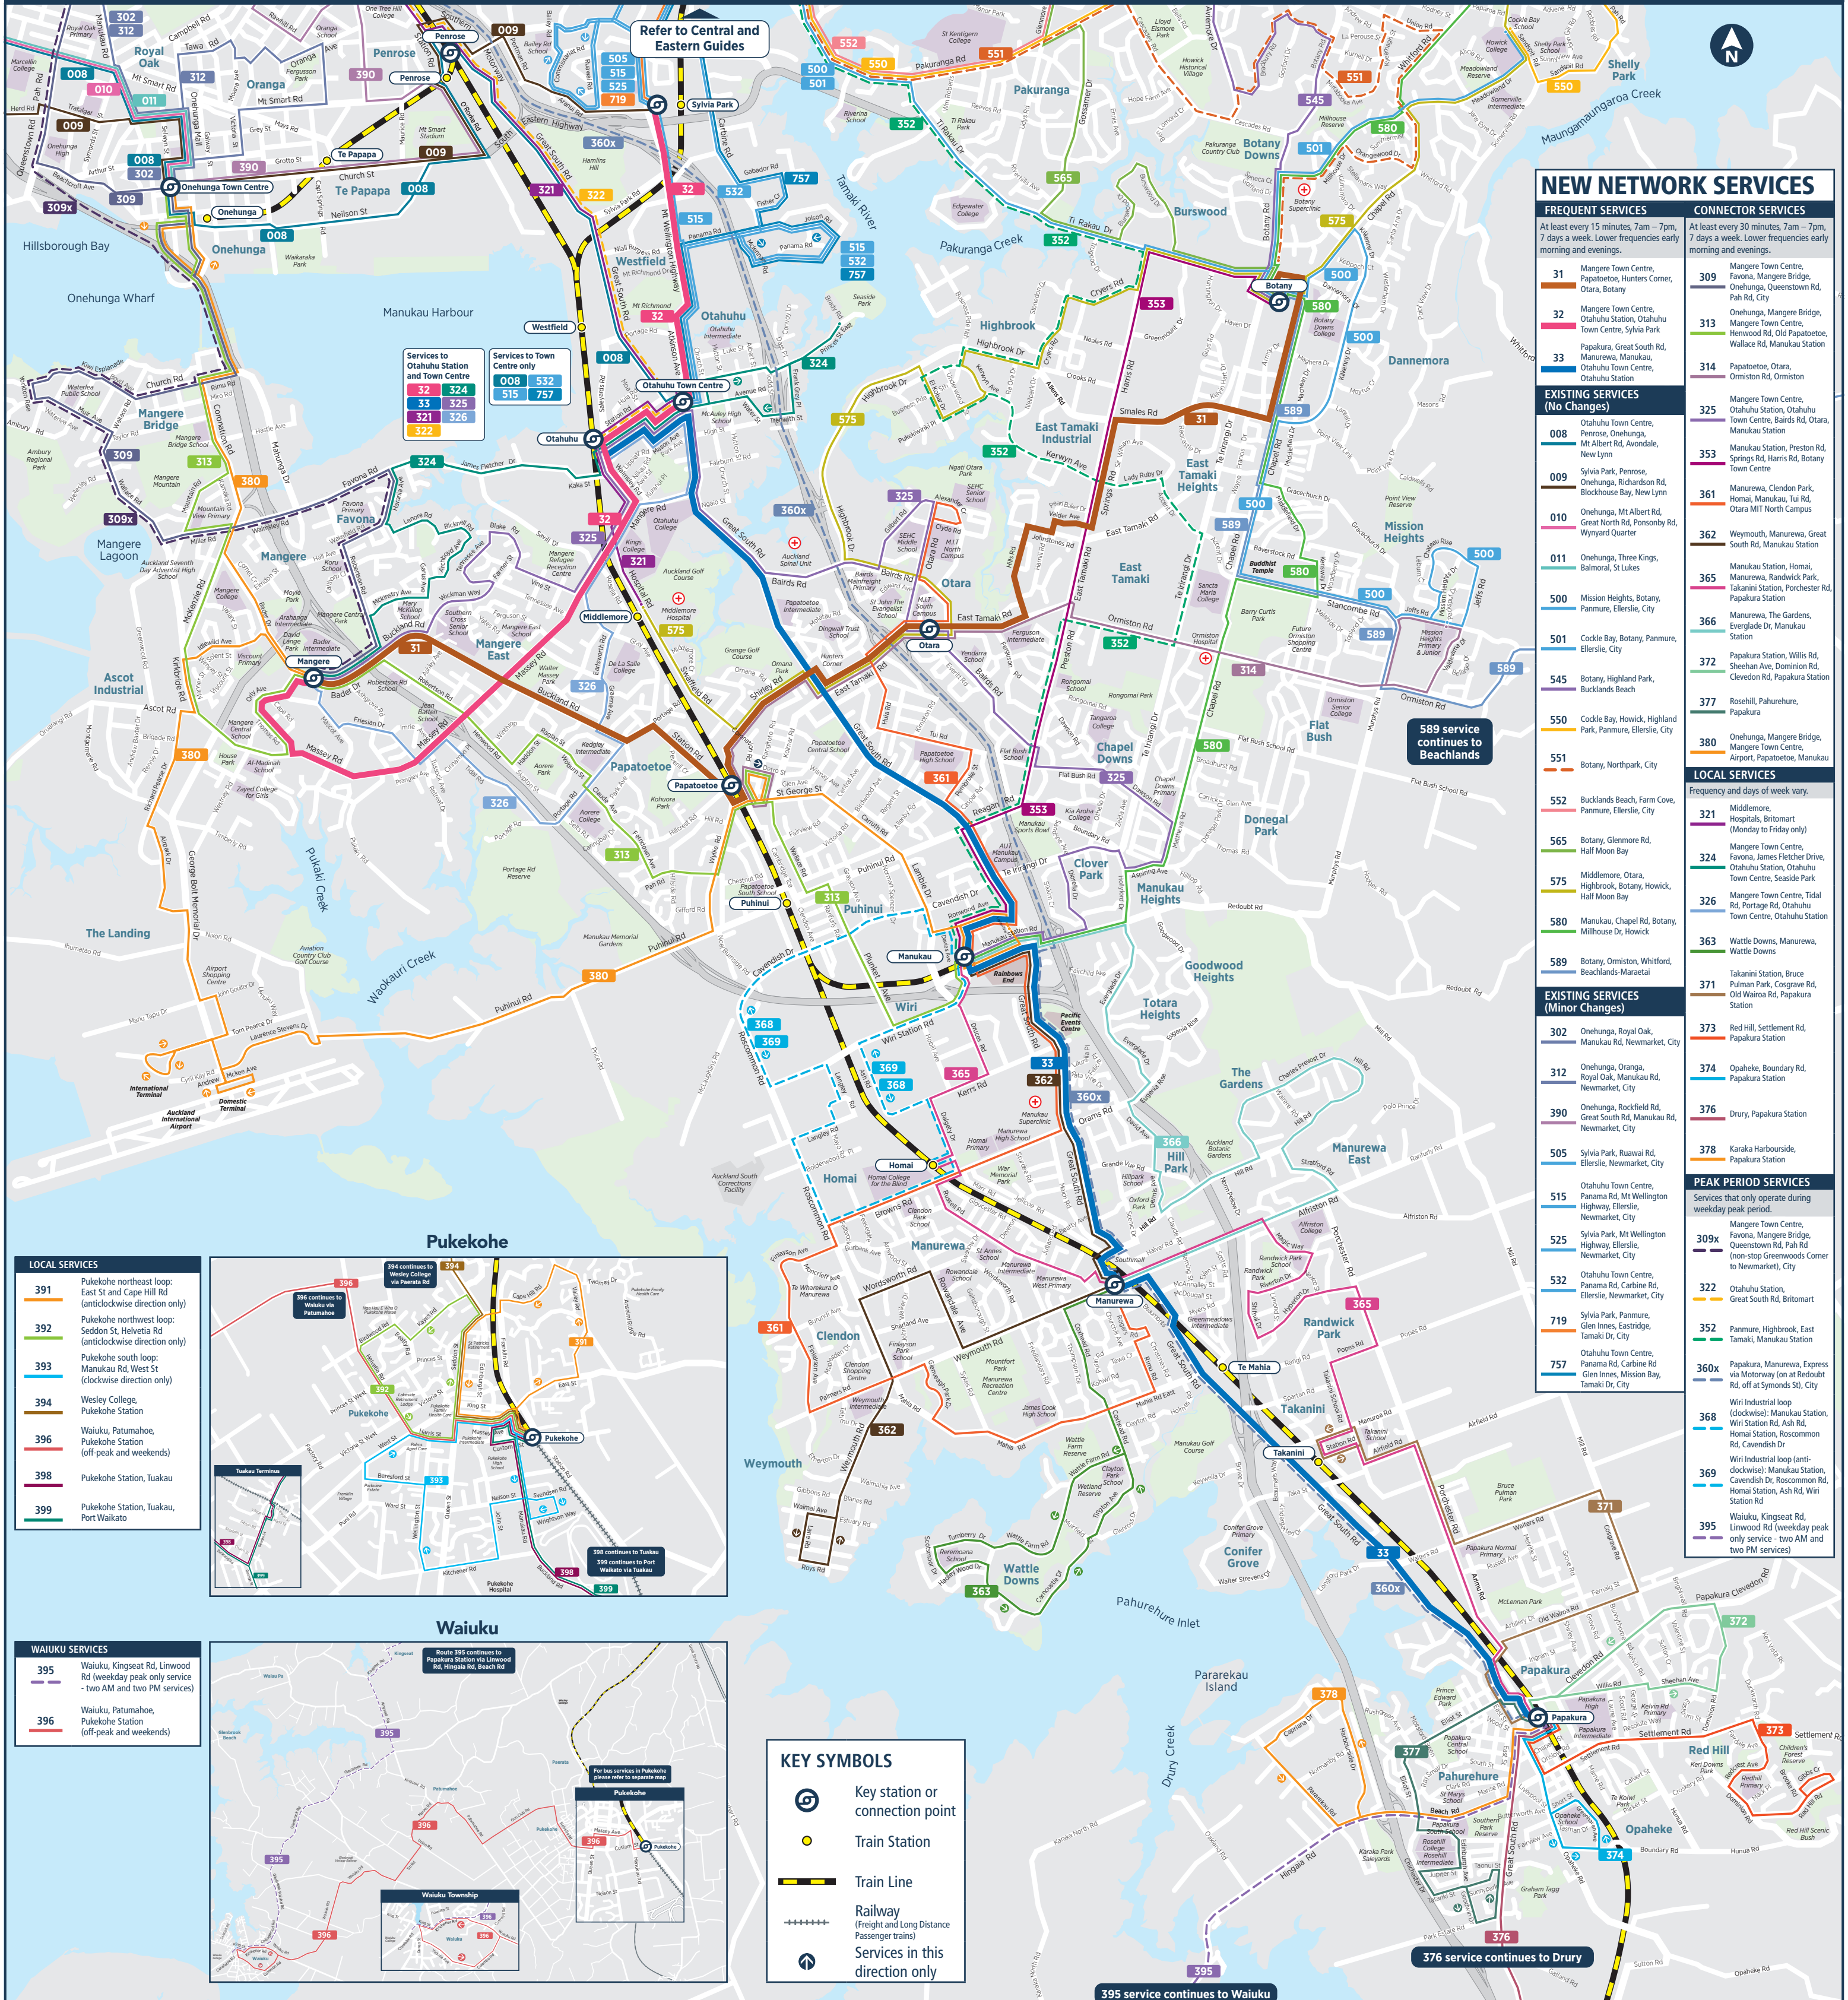

South Auckland New Network Implementation Map

NEW NETWORK SERVICES	
FREQUENT SERVICES	CONNECTOR SERVICES
At least every 15 minutes, 7am – 7pm, 7 days a week. Lower frequencies early morning and evenings.	At least every 30 minutes, 7am – 7pm, 7 days a week. Lower frequencies early morning and evenings.
31 Mangere Town Centre, Papatōetoe, Hunters Corner, Otara, Botany 32 Mangere Town Centre, Otahuhu Station, Otahuhu Town Centre, Sylvia Park 33 Papakura, Great South Rd, Manurewa, Manukau, Otahuhu Town Centre, Otahuhu Station	309 Mangere Town Centre, Favona, Mangere Bridge, Onewhanga, Queenstown Rd, Pah Rd, City 313 Onewhanga, Mangere Bridge, Mangere Town Centre, Henwood Rd, Old Papatōetoe, Wallace Rd, Manukau Station 314 Papatōetoe, Otara, Omission Rd, Omission
EXISTING SERVICES (No Changes)	EXISTING SERVICES (Minor Changes)
008 Otahuhu Town Centre, Otahuhu Station, Otahuhu Town Centre, Sylvia Park 009 Sylvia Park, Penrose, Otahuhu Town Centre, Otahuhu Station 010 Onewhanga, Mt Albert Rd, Great North Rd, Torsonby Rd, Wynyard Quarter 011 Onewhanga, Three Kings, Balmoral, St Lukes 500 Mission Heights, Botany, Panmure, Ellerslie, City 501 Cockle Bay, Botany, Panmure, Ellerslie, City 545 Botany, Highland Park, Panmure, Ellerslie, City 550 Cockle Bay, Howick, Highland Park, Panmure, Ellerslie, City 551 Botany, Northpark, City	325 Mangere Town Centre, Otahuhu Station, Otahuhu Town Centre, Bards Rd, Otara, Manukau Station 353 Manukau Station, Preston Rd, Springs Rd, Harris Rd, Botany Town Centre 361 Manurewa, Clendon Park, Homai, Manukau, Tū Rd, Otara MIT North Campus 362 Weymouth, Manurewa, Great South Rd, Manukau Station 365 Manukau Station, Homai, Manurewa, Randwick Park, Papakura Station 366 Manurewa, The Gardens, Everglade Dr, Manukau Station 372 Papakura Station, Willis Rd, Sheehan Rd, Otahuhu Station, Clevedon Rd, Papakura Station 377 Rosehill, Pakurua, Papakura 380 Onewhanga, Mangere Bridge, Mangere Town Centre, Airport, Papatōetoe, Manukau Station
LOCAL SERVICES	LOCAL SERVICES
Frequency and days of week vary.	Frequency and days of week vary.
321 Middlemore, Hospitals, Britomar (Monday to Friday only) 324 Mangere Town Centre, Favona, James Fletcher Drive, Otahuhu Station, Otahuhu Town Centre, Seaside Park 326 Mangere Town Centre, Tidal Rd, Portage Rd, Otahuhu Town Centre, Otahuhu Station 363 Wattle Downs, Manurewa, Wattle Downs 371 Takapani Station, Bruce Pullman Park, Cosgrave Rd, Old Wairoa Rd, Papakura Station 373 Red Hill, Settlement Rd, Papakura Station 374 Opapeke, Boundary Rd, Papakura Station 376 Drury, Papakura Station 378 Karaka Harbourside, Papakura Station	321 Middlemore, Hospitals, Britomar (Monday to Friday only) 324 Mangere Town Centre, Favona, James Fletcher Drive, Otahuhu Station, Otahuhu Town Centre, Seaside Park 326 Mangere Town Centre, Tidal Rd, Portage Rd, Otahuhu Town Centre, Otahuhu Station 363 Wattle Downs, Manurewa, Wattle Downs 371 Takapani Station, Bruce Pullman Park, Cosgrave Rd, Old Wairoa Rd, Papakura Station 373 Red Hill, Settlement Rd, Papakura Station 374 Opapeke, Boundary Rd, Papakura Station 376 Drury, Papakura Station 378 Karaka Harbourside, Papakura Station
EXISTING SERVICES (Minor Changes)	PEAK PERIOD SERVICES
302 Onewhanga, Royal Oak, Manukau Rd, Newmarket, City 312 Onewhanga, Oranga, Royal Oak, Manukau Rd, Newmarket, City 390 Onewhanga, Rockfield Rd, Great South Rd, Manukau Rd, Newmarket, City 505 Sylvia Park, Ruawai Rd, Ellerslie, Newmarket, City 515 Otahuhu Town Centre, Panama Rd, Mt Wellington Highway, Ellerslie, Newmarket, City 525 Sylvia Park, Mt Wellington Highway, Ellerslie, Newmarket, City 532 Otahuhu Town Centre, Panama Rd, Carbine Rd, Ellerslie, Newmarket, City 719 Sylvia Park, Panmure, Glen Innes, Eastridge, Tamaki Dr, City - Otahuhu Town Centre, Panama Rd, Carbine Rd, Glen Innes, Mission Bay, Tamaki Dr, City	- Wai Industrial loop (clockwise): Manukau Station, Wiri Station Rd, Ash Rd, Homai Station, Roscommon Rd, Cavendish Dr - Wiri Industrial loop (anticlockwise): Manukau Station, Cavendish Dr, Roscommon Rd, Homai Station, Ash Rd, Wiri Station Rd 395 Waiuku, Kingsseat Rd, Linwood Rd (weekday peak only service – two AM and two PM services) 396 Waiuku, Patumahoe, Pukekohe Station (off-peak and weekends)