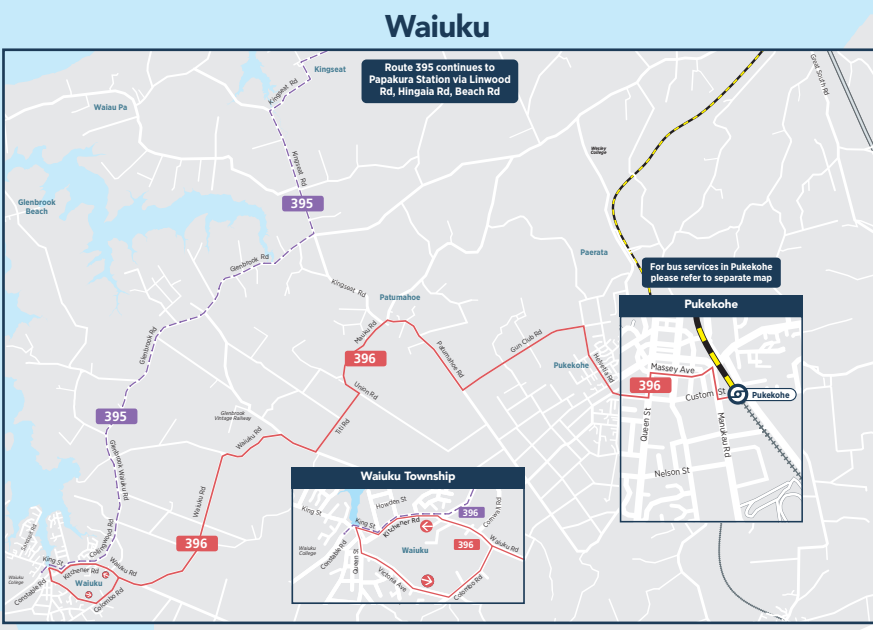

KEY SYMBOLS

- Key station or connection point
- Train Station
- Train Line
- Railway (Freight and Long Distance Passenger trains)
- Services in this direction only