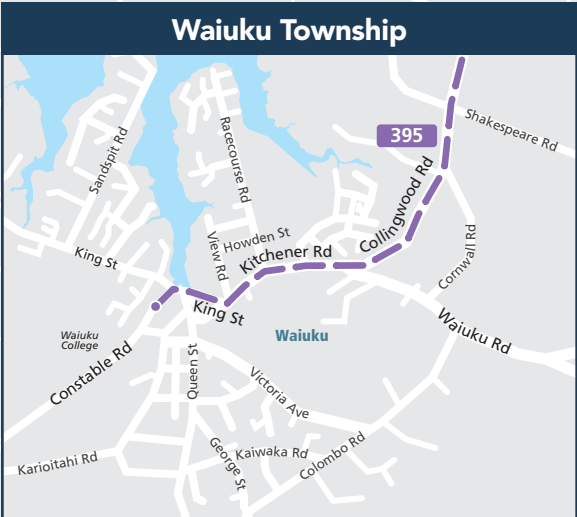

ROUTE 395 - WAIUKU, KINGSEAT RD, LINWOOD RD, PAPAURA STATION WEEKDAY (PEAK ONLY)

Legend

395 Waiuku, Kingseat Rd, Linwood Rd, Papakura Station