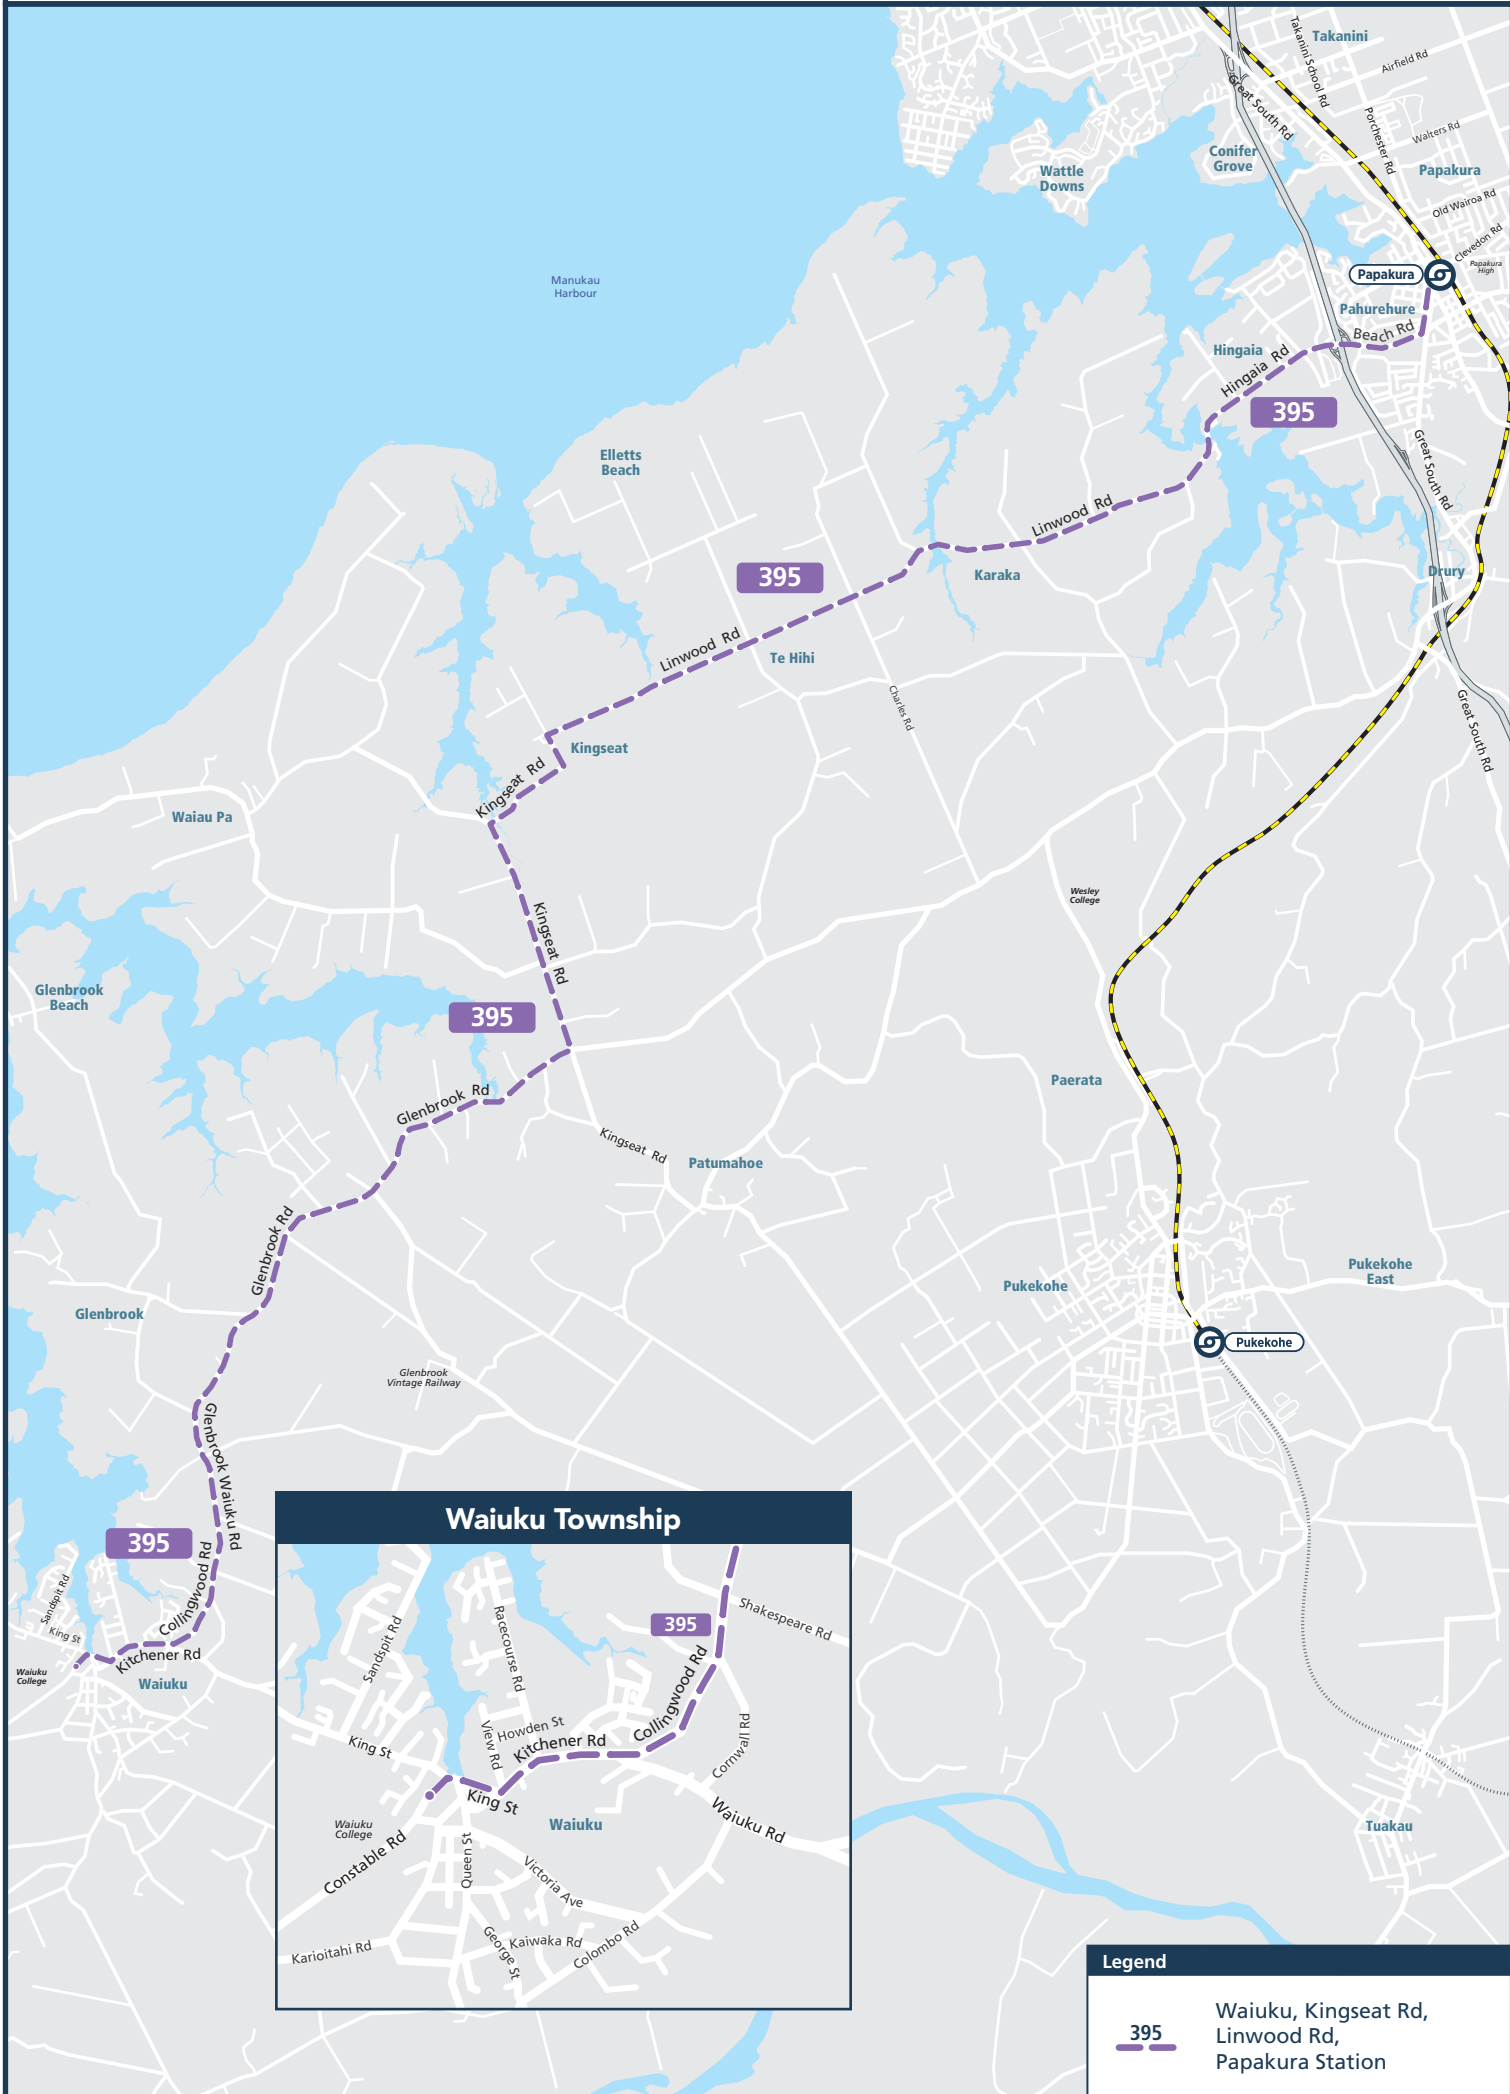

ROUTE 395 - WAIUKU, KINGSEAT RD, LINWOOD RD, PAPAURA STATION WEEKDAY (PEAK ONLY)

Legend

395 Waiuku, Kingseat Rd, Linwood Rd, Papakura Station