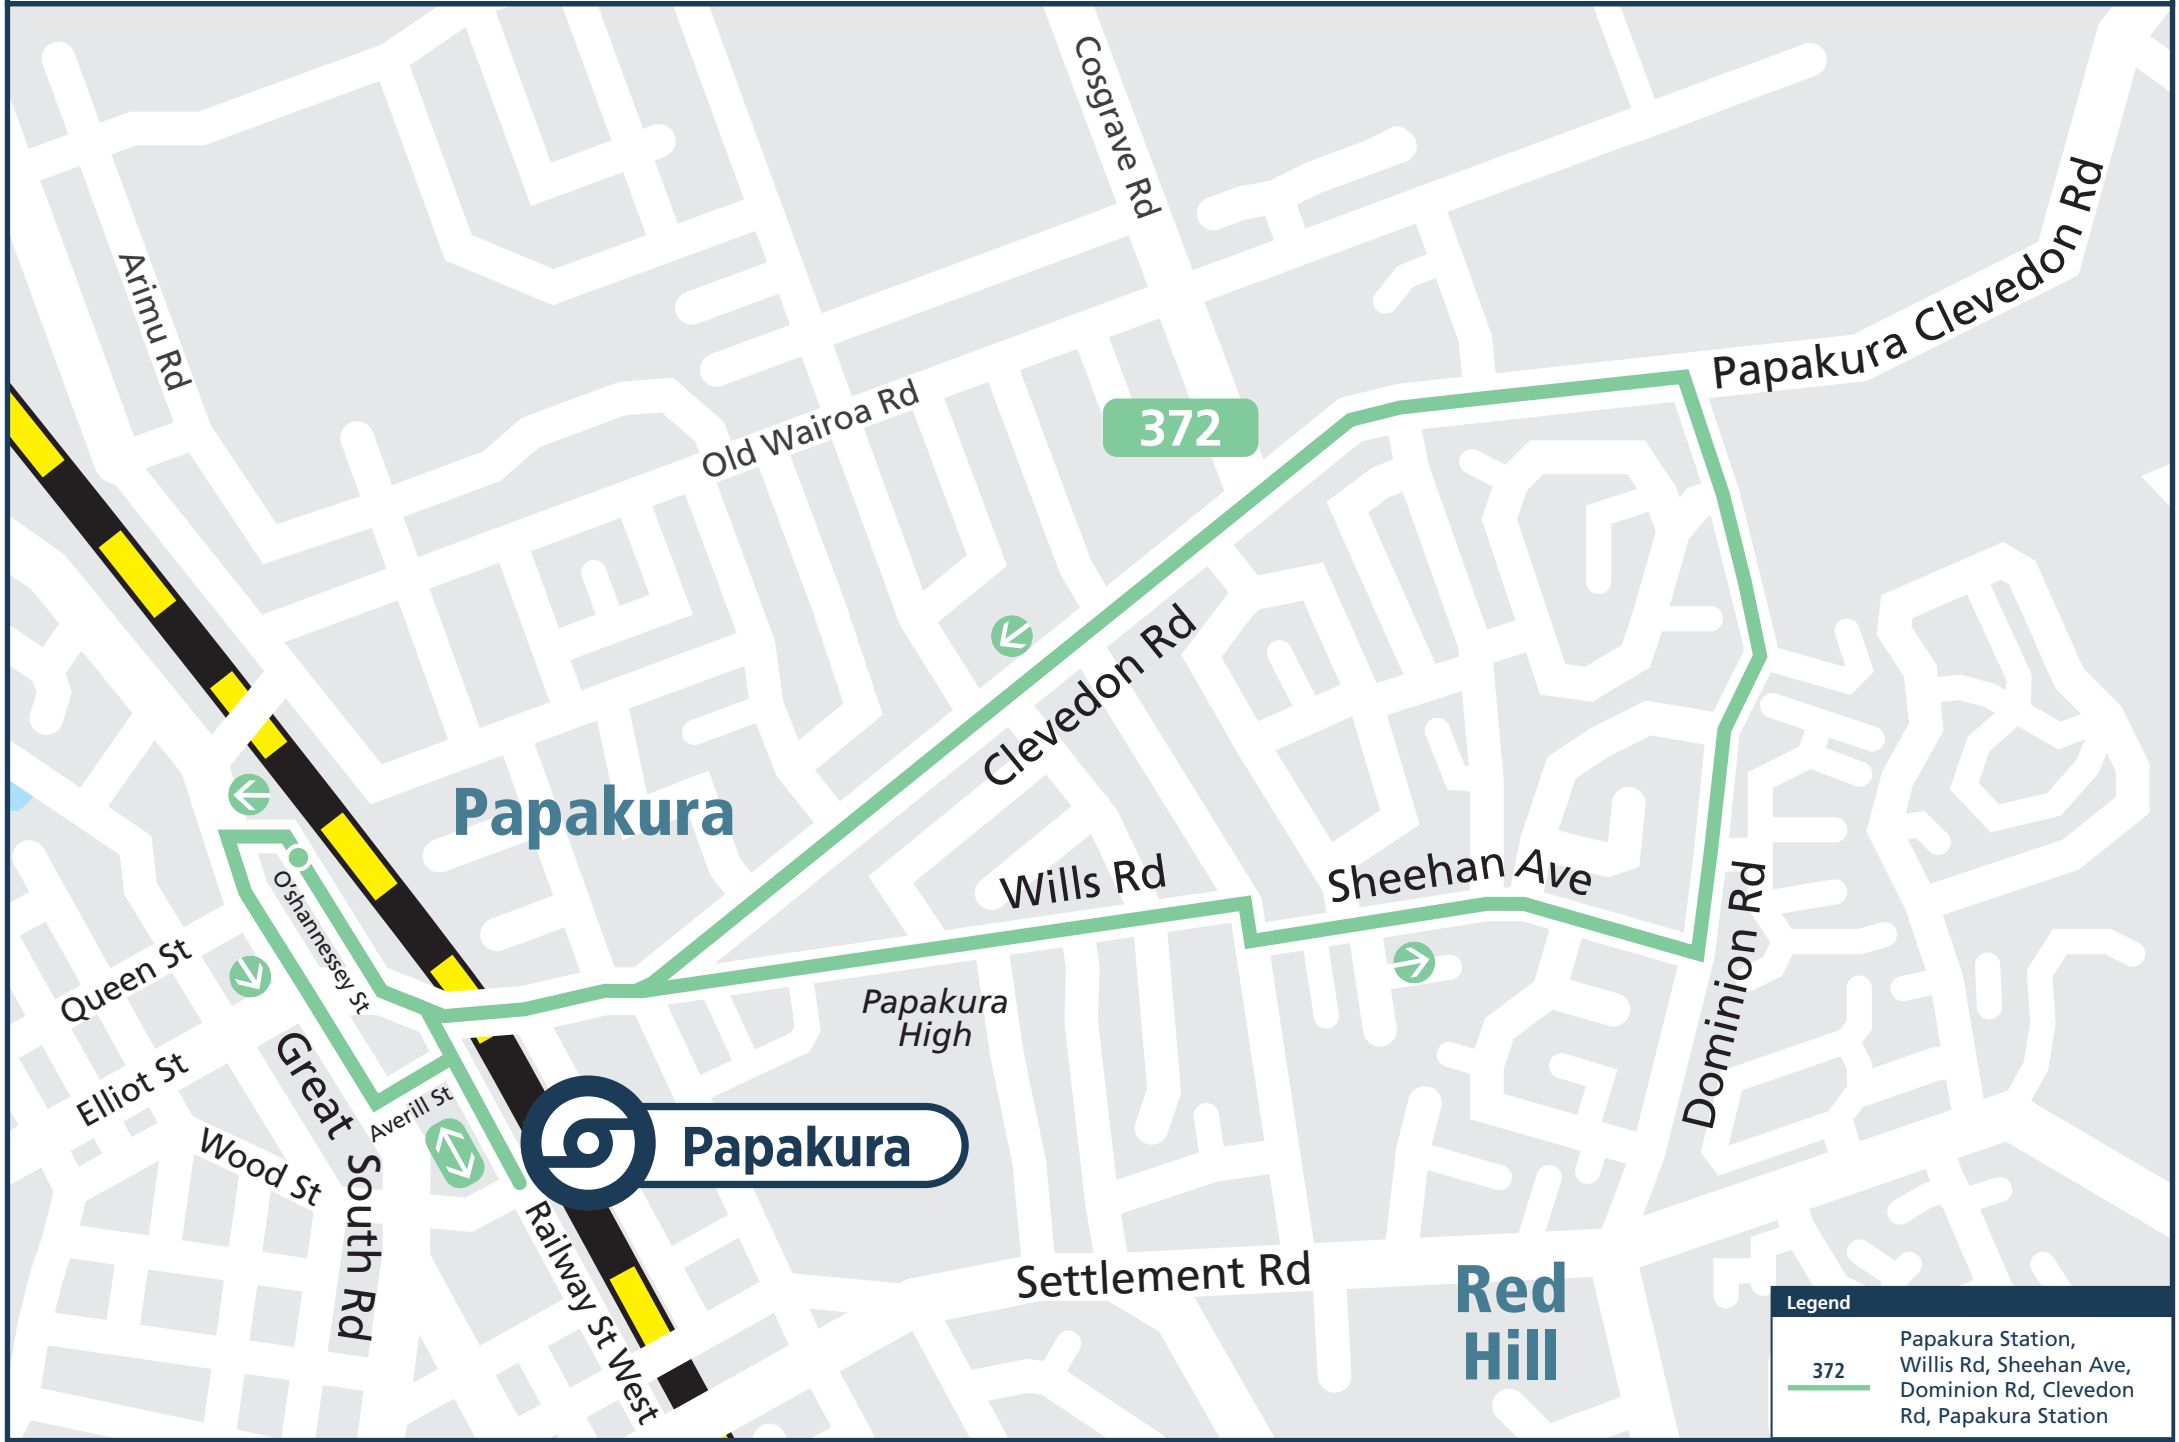

ROUTE 372 - PAPAKURA STATION, WILLIS RD, SHEEHAN AVE, DOMINION RD, CLEVEDON RD, PAPAKURA STATION

Papakura

Papakura

Red Hill

Legend	
372	Papakura Station, Willis Rd, Sheehan Ave, Dominion Rd, Clevedon Rd, Papakura Station