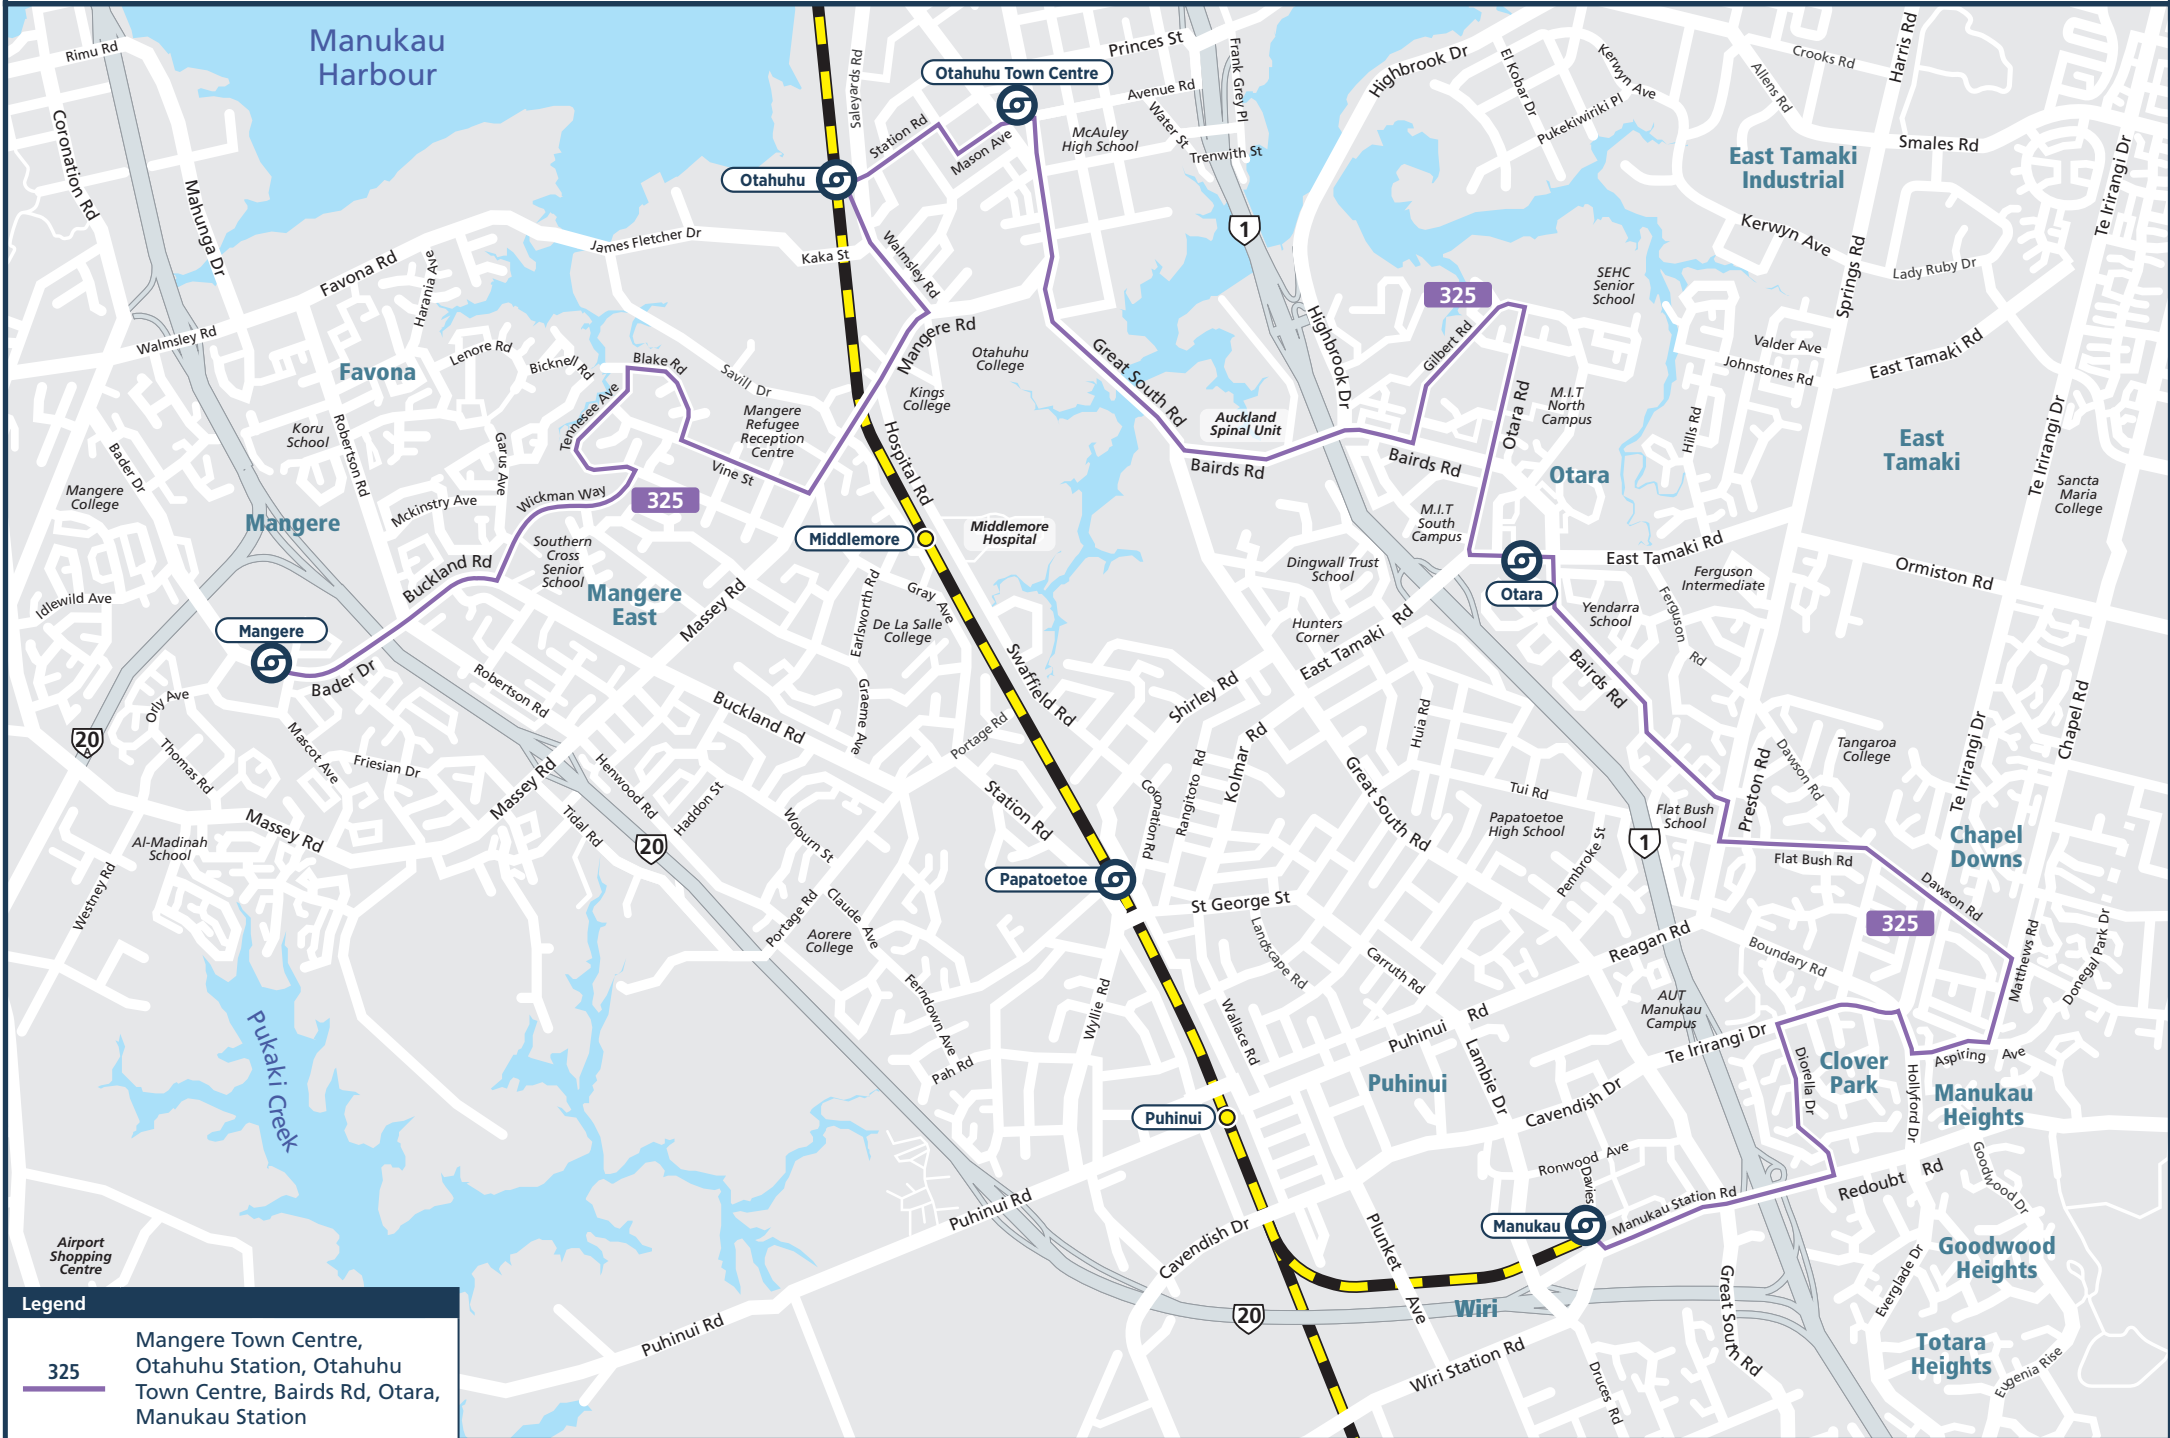

# ROUTE 325 - MANGERE TOWN CENTRE, OTAHUHU STATION, OTAHUHU TOWN CENTRE, BAIRDS RD, OTARA, MANUKAU STATION

**Legend**

**325** Mangere Town Centre, Otahuhu Station, Otahuhu Town Centre, Bairds Rd, Otara, Manukau Station