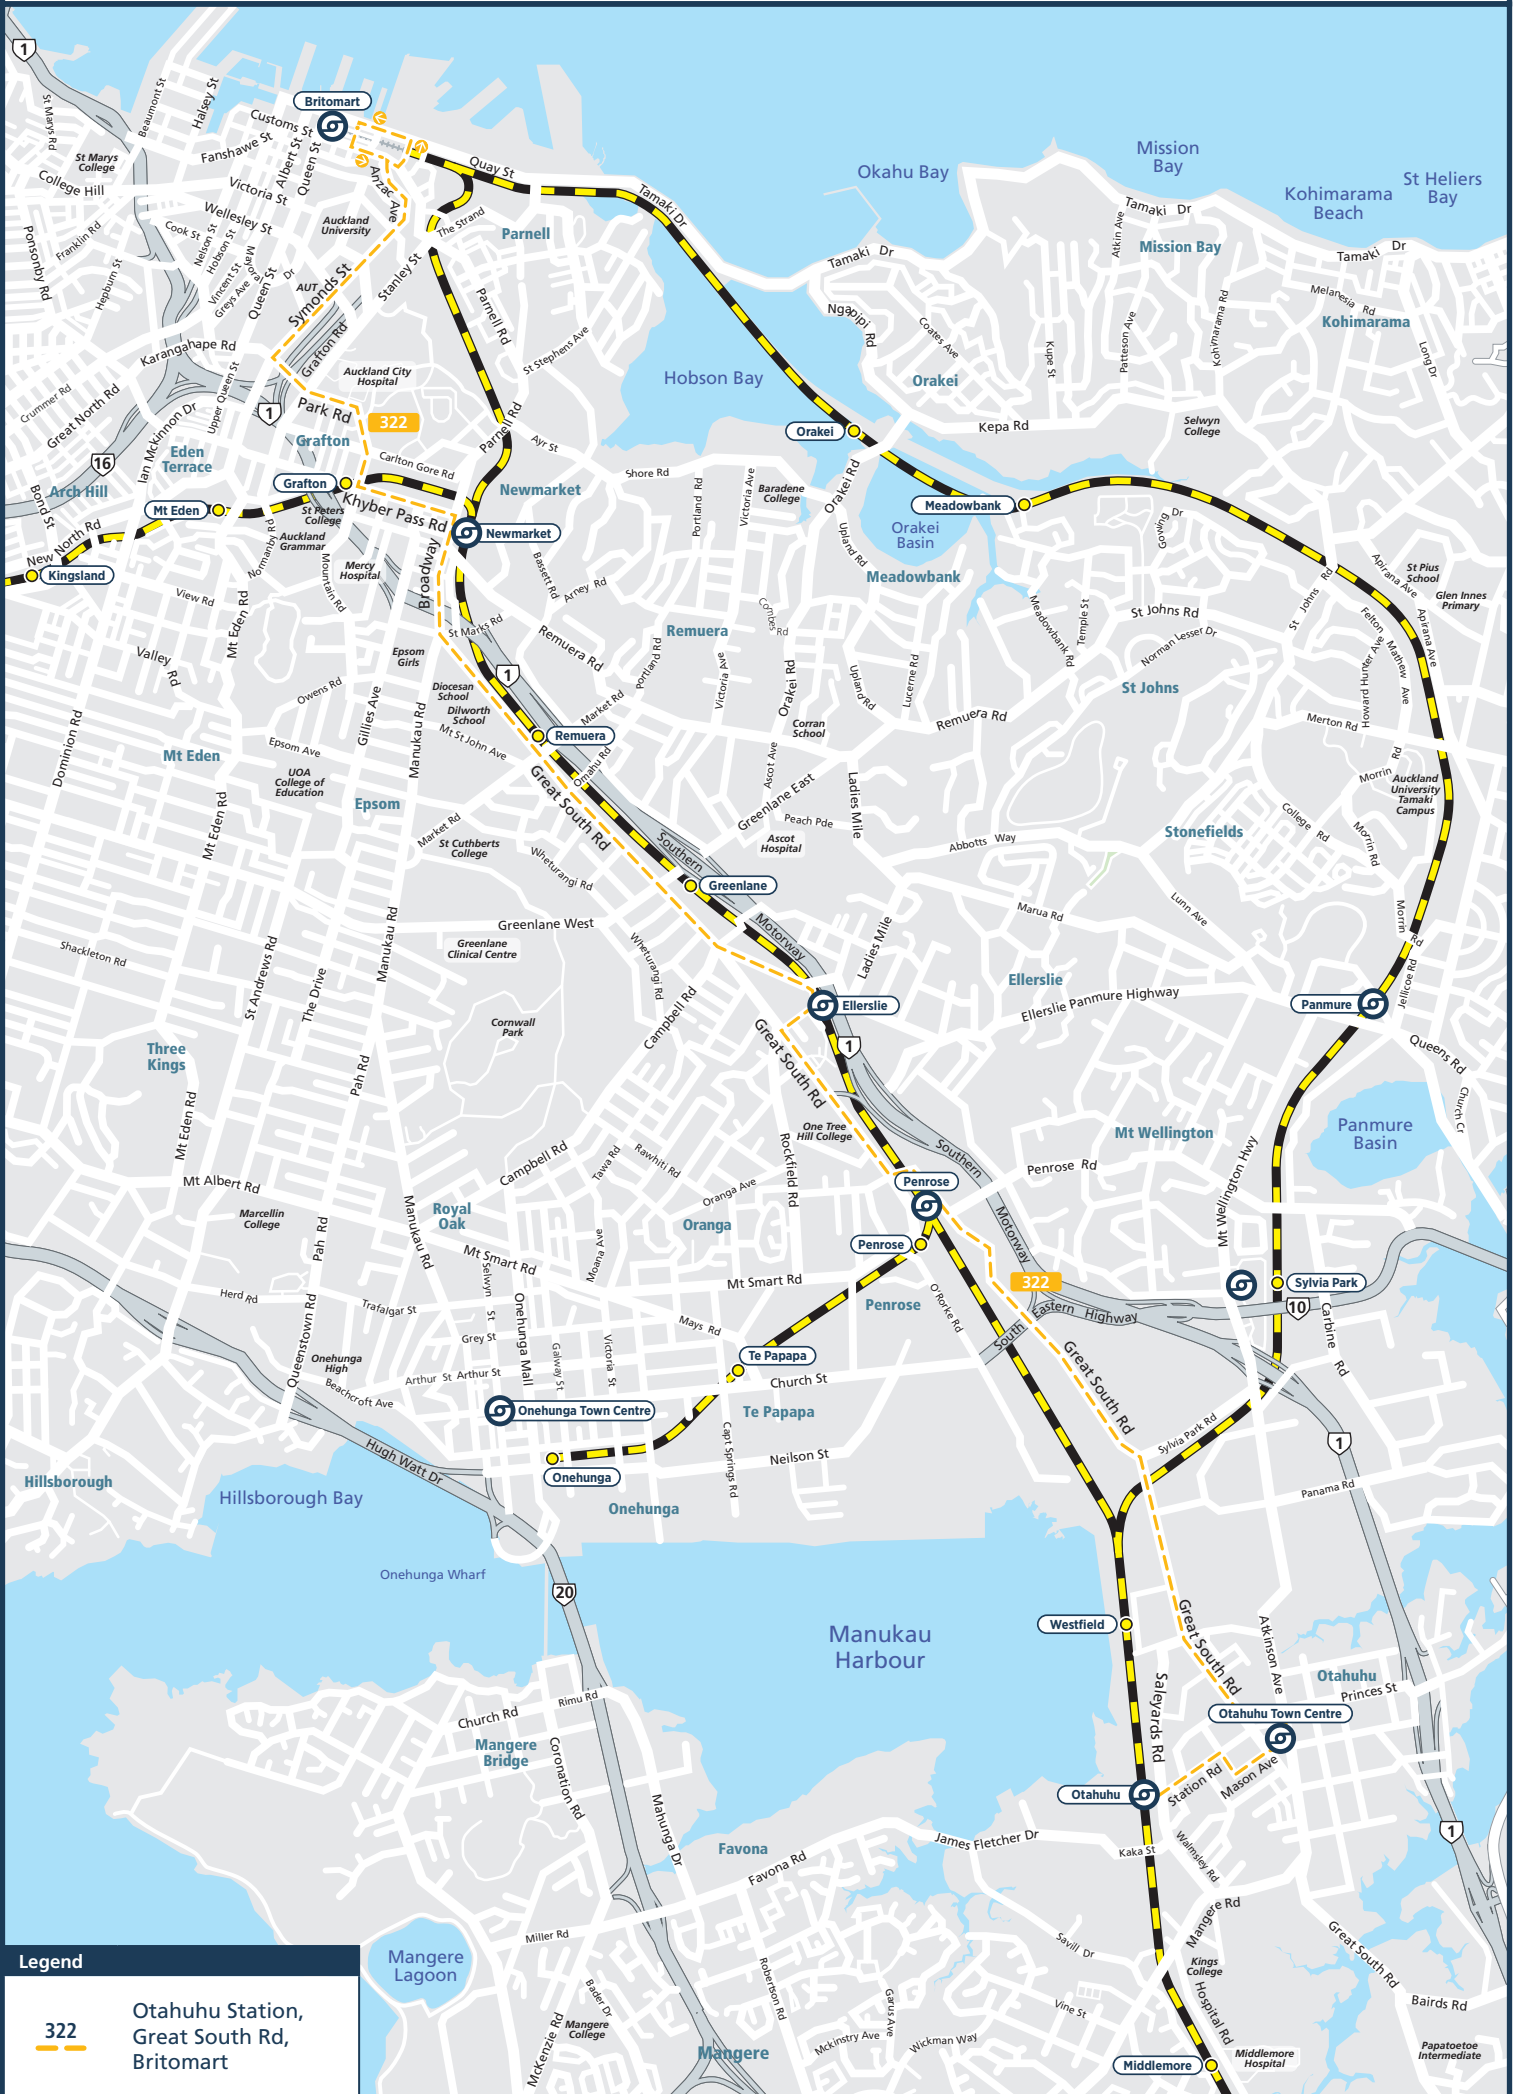

ROUTE 322 - OTAHUHU STATION, GREAT SOUTH RD, BRITOMART (PEAK ONLY)

Legend

322

Otahuhu Station,
Great South Rd,
Britomart