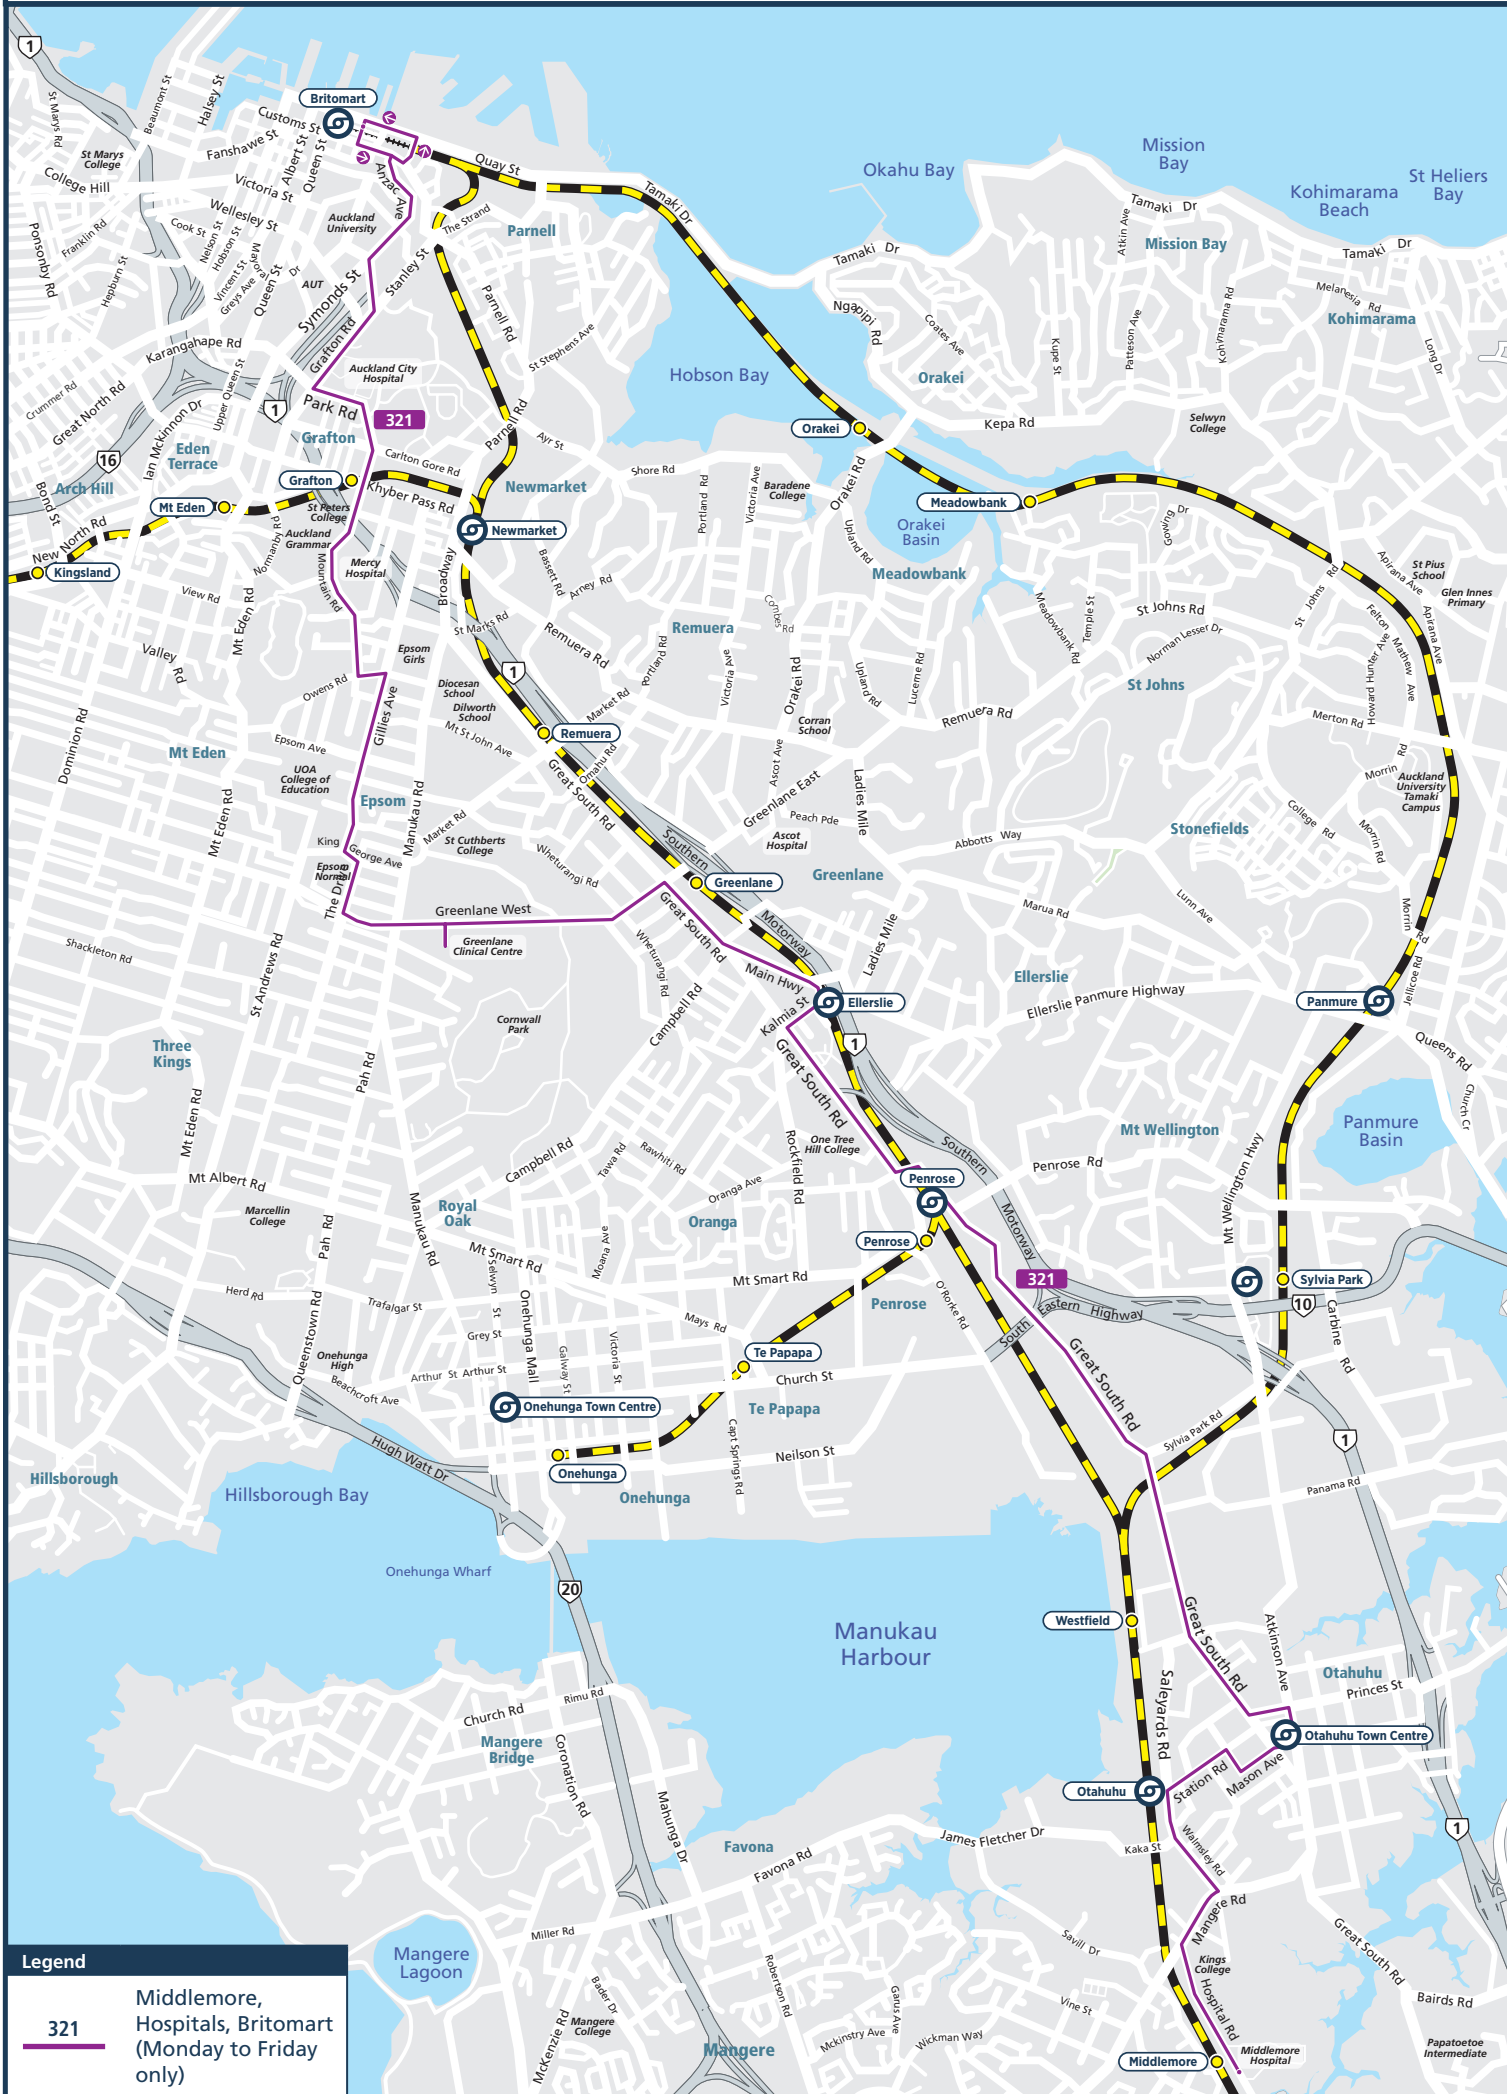

ROUTE 321 - MIDDLEMORE, HOSPITALS, BRITOMART (MON TO FRI ONLY)

Legend

321 Middlemore, Hospitals, Britomart (Monday to Friday only)